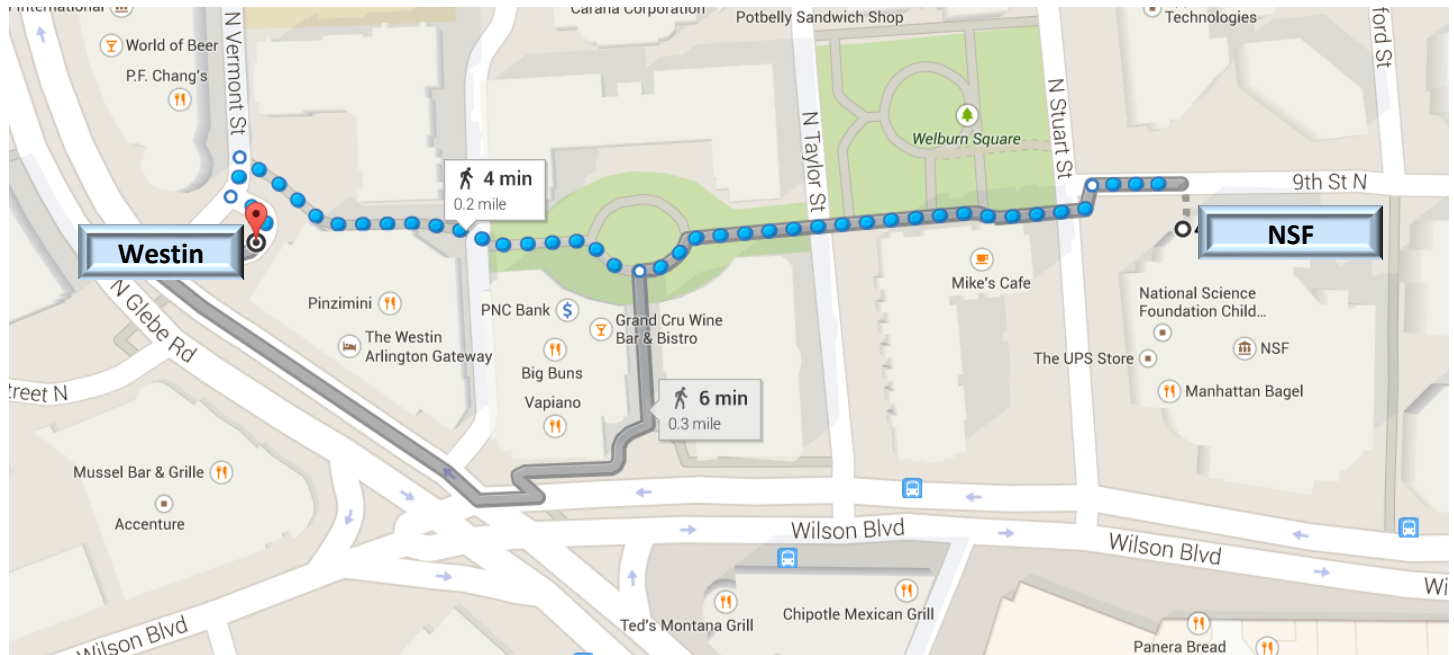

Walking Route between Westin Arlington Gateway and National Science Foundation

Notes: The main doors to the NSF building are on the corner of 9th Street North and North Stuart Street.

<https://goo.gl/maps/KnYwR>