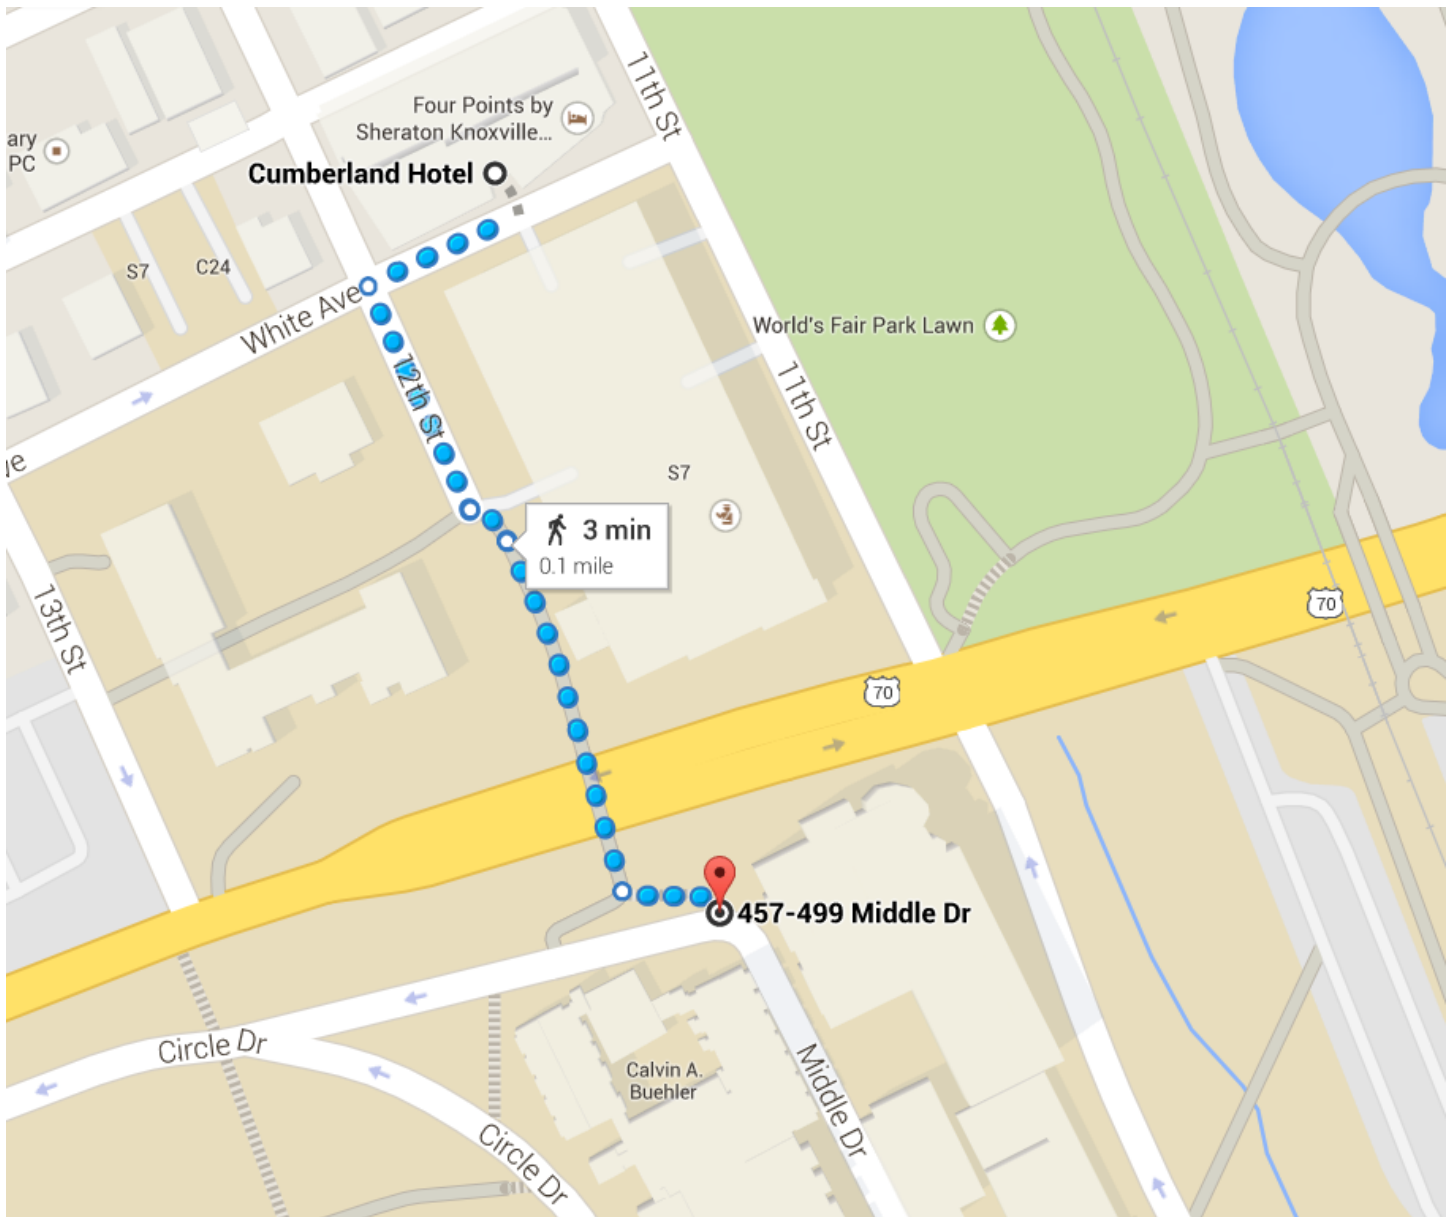

Walking directions from Four Points by Sheraton Knoxville to the Min Kao Building – Electrical Engineering Department

Note: A bridge will take you over the main road to the Min Kao Building. You will enter on the 4th Floor.

<https://goo.gl/maps/OYyeV>